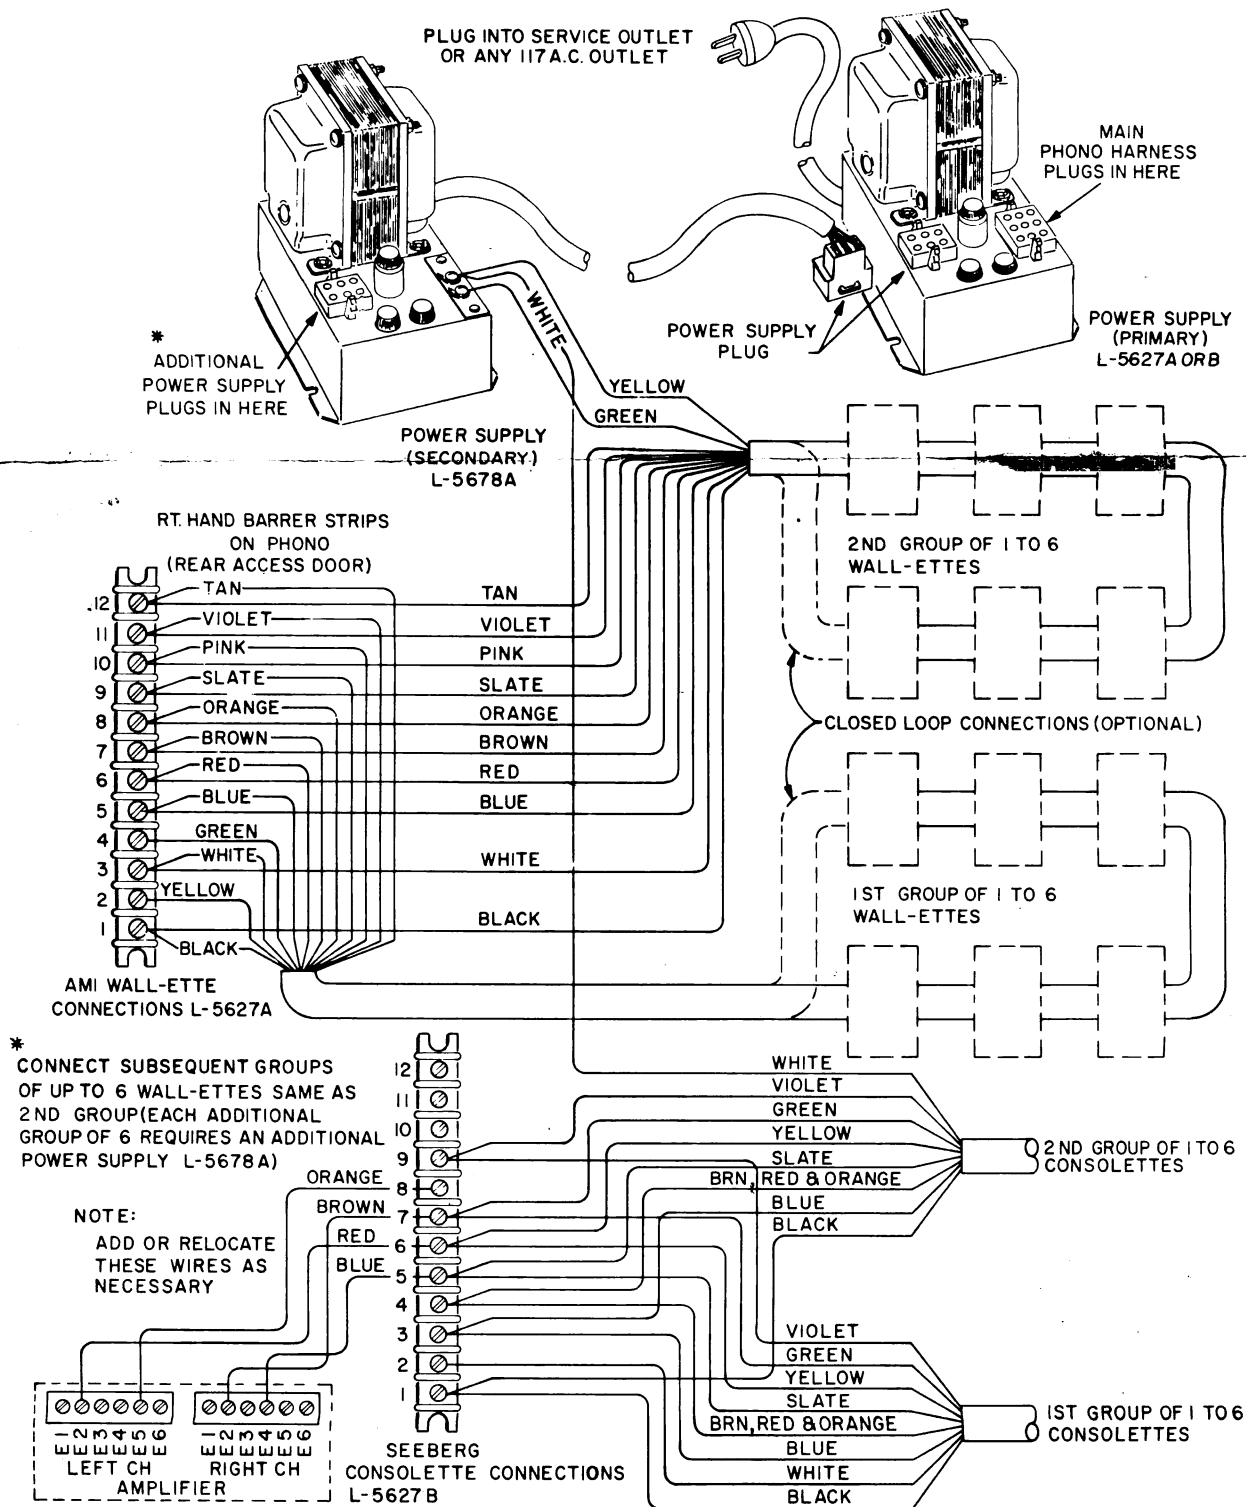

rowe international, inc.

A SUBSIDIARY OF TRIANGLE INDUSTRIES, INC.
1500 UNION AVE. S.E., GRAND RAPIDS, MICH. 49502, TEL. (616) 243-3833

L-5627A - L-5627B - L-5678A Power Supply; WR Series Wall-Ette & Seeburg Consolettes INSTALLATION INSTRUCTIONS

The Wiring diagram below indicates the proper method for connecting the WR-series Wall-ettes and L-5627A power supply to the phonograph or hideaway. This diagram also includes proper connections for L-5627B power supply and Seeburg Consolettes. Instructions for connecting L-5678A secondary power supply are also included.

SCHEMATIC L-5627A

SCHEMATIC L-5627B

SCHEMATIC L-5678A

① 6 PIN CONNECTOR

② 9 PIN CONNECTOR FROM MAIN HARNESS

STEREO SOUND SYSTEM CHART

FOR STEREO PHONOGRAPH, EXTENSION SPEAKERS & WALL-ETTE SPEAKERS

Rowe international, inc.
 A SUBSIDIARY OF TRIANGLE INDUSTRIES, INC.
 1500 UNION AVE. S.E., GRAND RAPIDS, MICH. 49502, TEL. (616) 243-3833

200-14329
 REV. 6-27-72