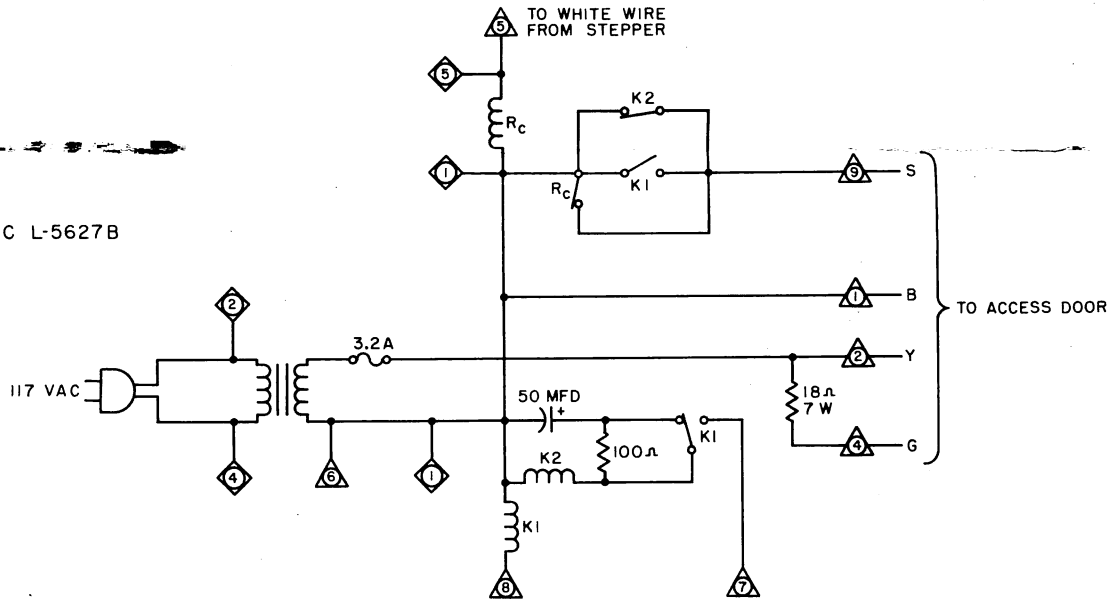

rowe international, inc.

A SUBSIDIARY OF TRIANGLE INDUSTRIES, INC.
1500 UNION AVE. S.E., GRAND RAPIDS, MICH. 49502, TEL. (616) 243-3833

L-5627A - L-5627B - L-5678A Power Supply; WR Series Wall-Ette & Seeburg Consolettes INSTALLATION INSTRUCTIONS

The Wiring diagram below indicates the proper method for connecting the WR-series Wall-ettes and L-5627A power supply to the phonograph or hideaway. This diagram also includes proper connections for L-5627B power supply and Seeburg Consolettes. Instructions for connecting L-5678A secondary power supply are also included.

SCHEMATIC L-5627A

SCHEMATIC L-5627B

SCHEMATIC L-5678A

① 6 PIN CONNECTOR

② 9 PIN CONNECTOR FROM MAIN HARNESS

STEREO SOUND SYSTEM CHART

FOR STEREO PHONOGRAPH, EXTENSION SPEAKERS & WALL-ETTE SPEAKERS

Rowe international, inc.
 A SUBSIDIARY OF TRIANGLE INDUSTRIES, INC.
 1500 UNION AVE. S.E., GRAND RAPIDS, MICH. 49502, TEL. (616) 243-3833