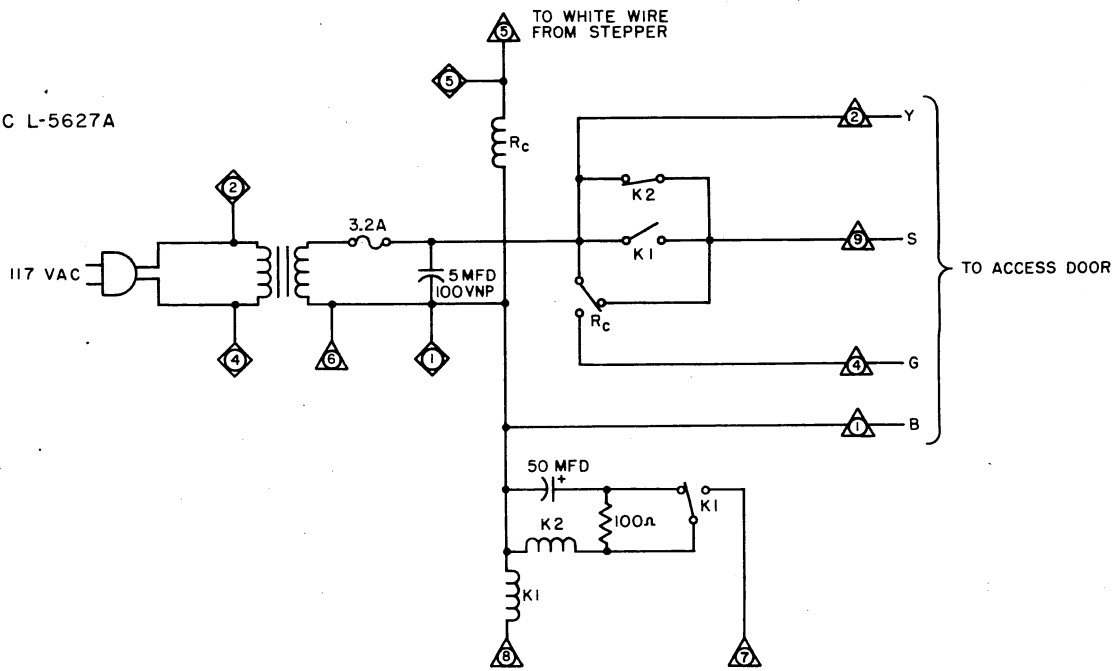

rowe international, inc.

A SUBSIDIARY OF TRIANGLE INDUSTRIES, INC.
1500 UNION AVE. S.E., GRAND RAPIDS, MICH. 49502, TEL. (616) 243-3833

L-5627A - L-5627B - L-5678A Power Supply; WR Series Wall-Ette & Seeburg Consolettes INSTALLATION INSTRUCTIONS

The Wiring diagram below indicates the proper method for connecting the WR-series Wall-ettes and L-5627A power supply to the phonograph or hideaway. This diagram also includes proper connections for L-5627B power supply and Seeburg Consolettes. Instructions for connecting L-5678A secondary power supply are also included.

SCHEMATIC L-5627A

SCHEMATIC L-5627B

SCHEMATIC L-5678A

① 6 PIN CONNECTOR

② 9 PIN CONNECTOR FROM MAIN HARNESS

STEREO SOUND SYSTEM CHART

FOR STEREO PHONOGRAPH, EXTENSION SPEAKERS & WALL-ETTE SPEAKERS

Rowe international, inc.
 A SUBSIDIARY OF TRIANGLE INDUSTRIES, INC.
 1500 UNION AVE. S.E., GRAND RAPIDS, MICH. 49502, TEL. (616) 243-3833