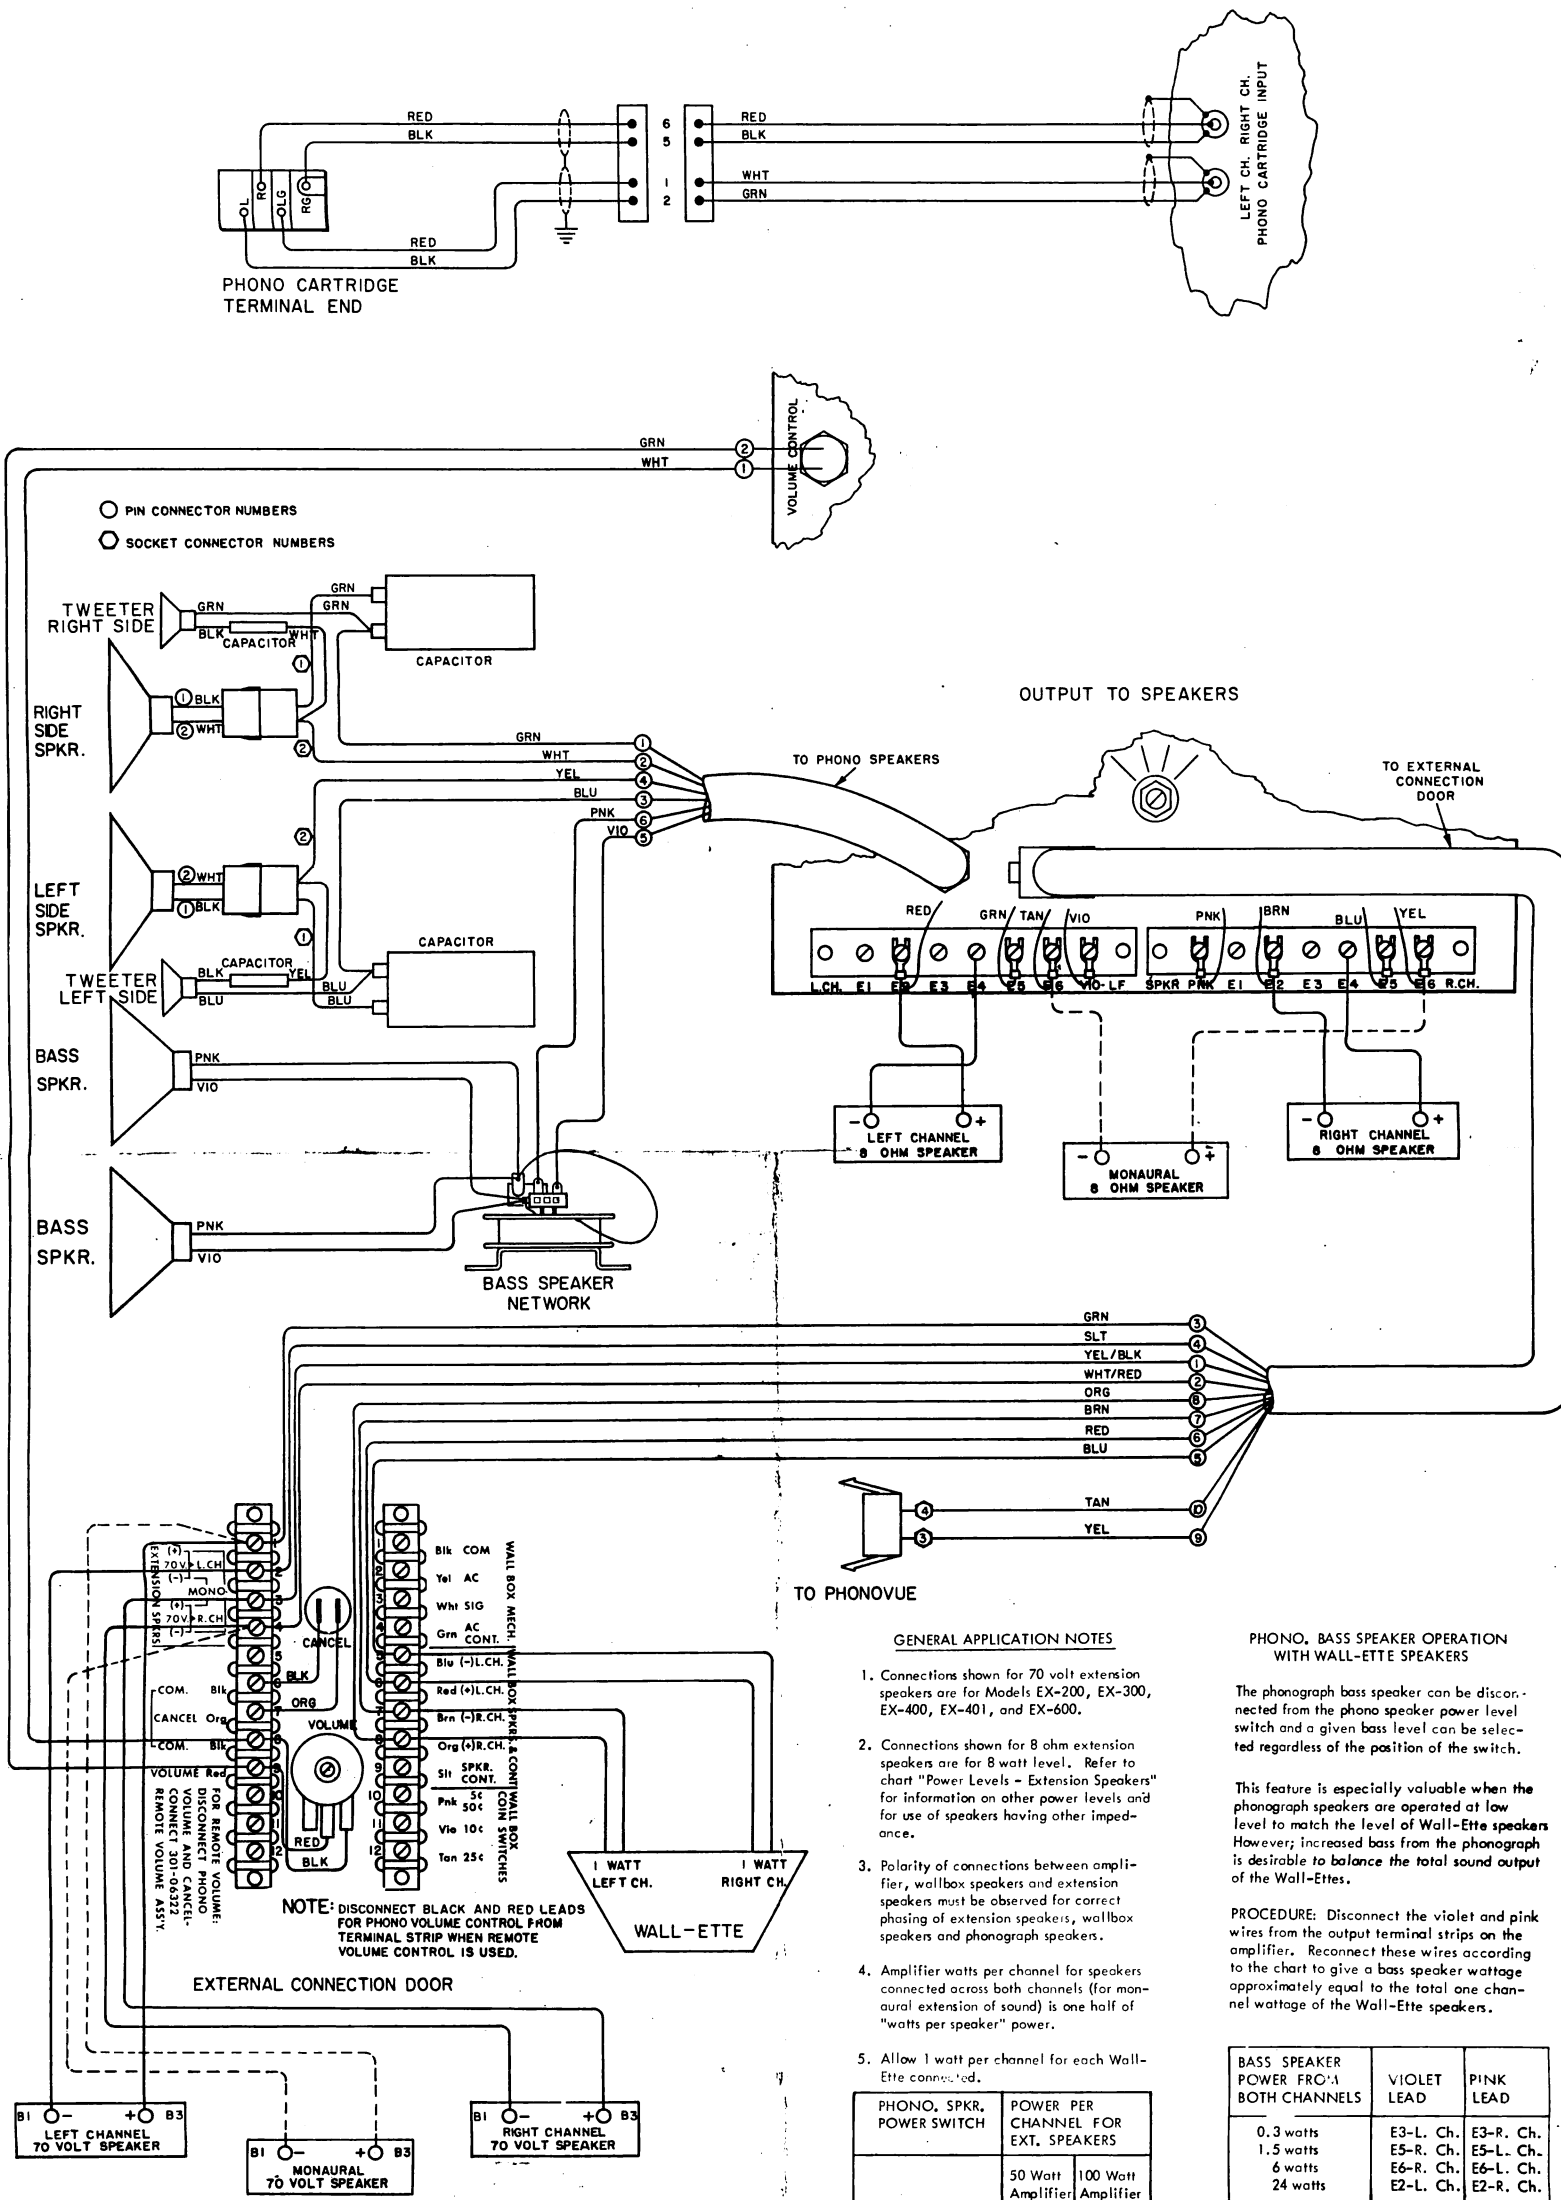

The Wiring diagram below indicates the proper method for connecting the WR-series Wall-ettes and L-5627A power supply to the phonograph or hideaway. This diagram also includes proper connections for L-5627B power supply and Seeburg Consolettes. Instructions for connecting L-5678A secondary power supply are also included.

SCHEMATIC L-5627A

SCHEMATIC L-5627B

SCHEMATIC L-5678A

① 6 PIN CONNECTOR

② 9 PIN CONNECTOR FROM MAIN HARNESS

STEREO SOUND SYSTEM CHART

FOR STEREO PHONOGRAPH, EXTENSION SPEAKERS & WALL-ETTE SPEAKERS

Rowe international, inc.
 A SUBSIDIARY OF TRIANGLE INDUSTRIES, INC.
 1500 UNION AVE. S.E., GRAND RAPIDS, MICH. 49502, TEL. (616) 243-3833