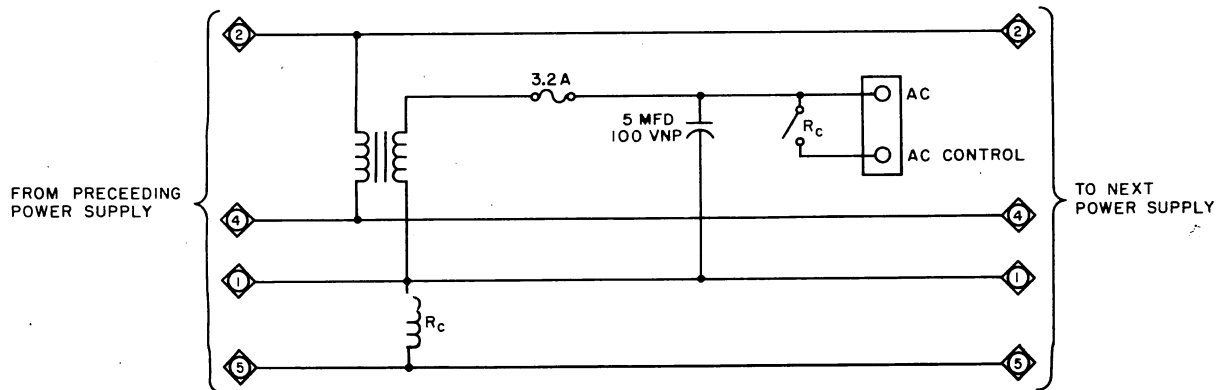

The Wiring diagram below indicates the proper method for connecting the WR-series Wall-ettes and L-5627A power supply to the phonograph or hideaway. This diagram also includes proper connections for L-5627B power supply and Seeburg Consolettes. Instructions for connecting L-5678A secondary power supply are also included.

SCHEMATIC L-5627A

SCHEMATIC L-5627B

SCHEMATIC L-5678A

① 6 PIN CONNECTOR

② 9 PIN CONNECTOR FROM MAIN HARNESS

STEREO SOUND SYSTEM CHART

FOR STEREO PHONOGRAPH, EXTENSION SPEAKERS & WALL-ETTE SPEAKERS

Rowe international, inc.
 A SUBSIDIARY OF TRIANGLE INDUSTRIES, INC.
 1500 UNION AVE. S.E., GRAND RAPIDS, MICH. 49502, TEL. (616) 243-3833