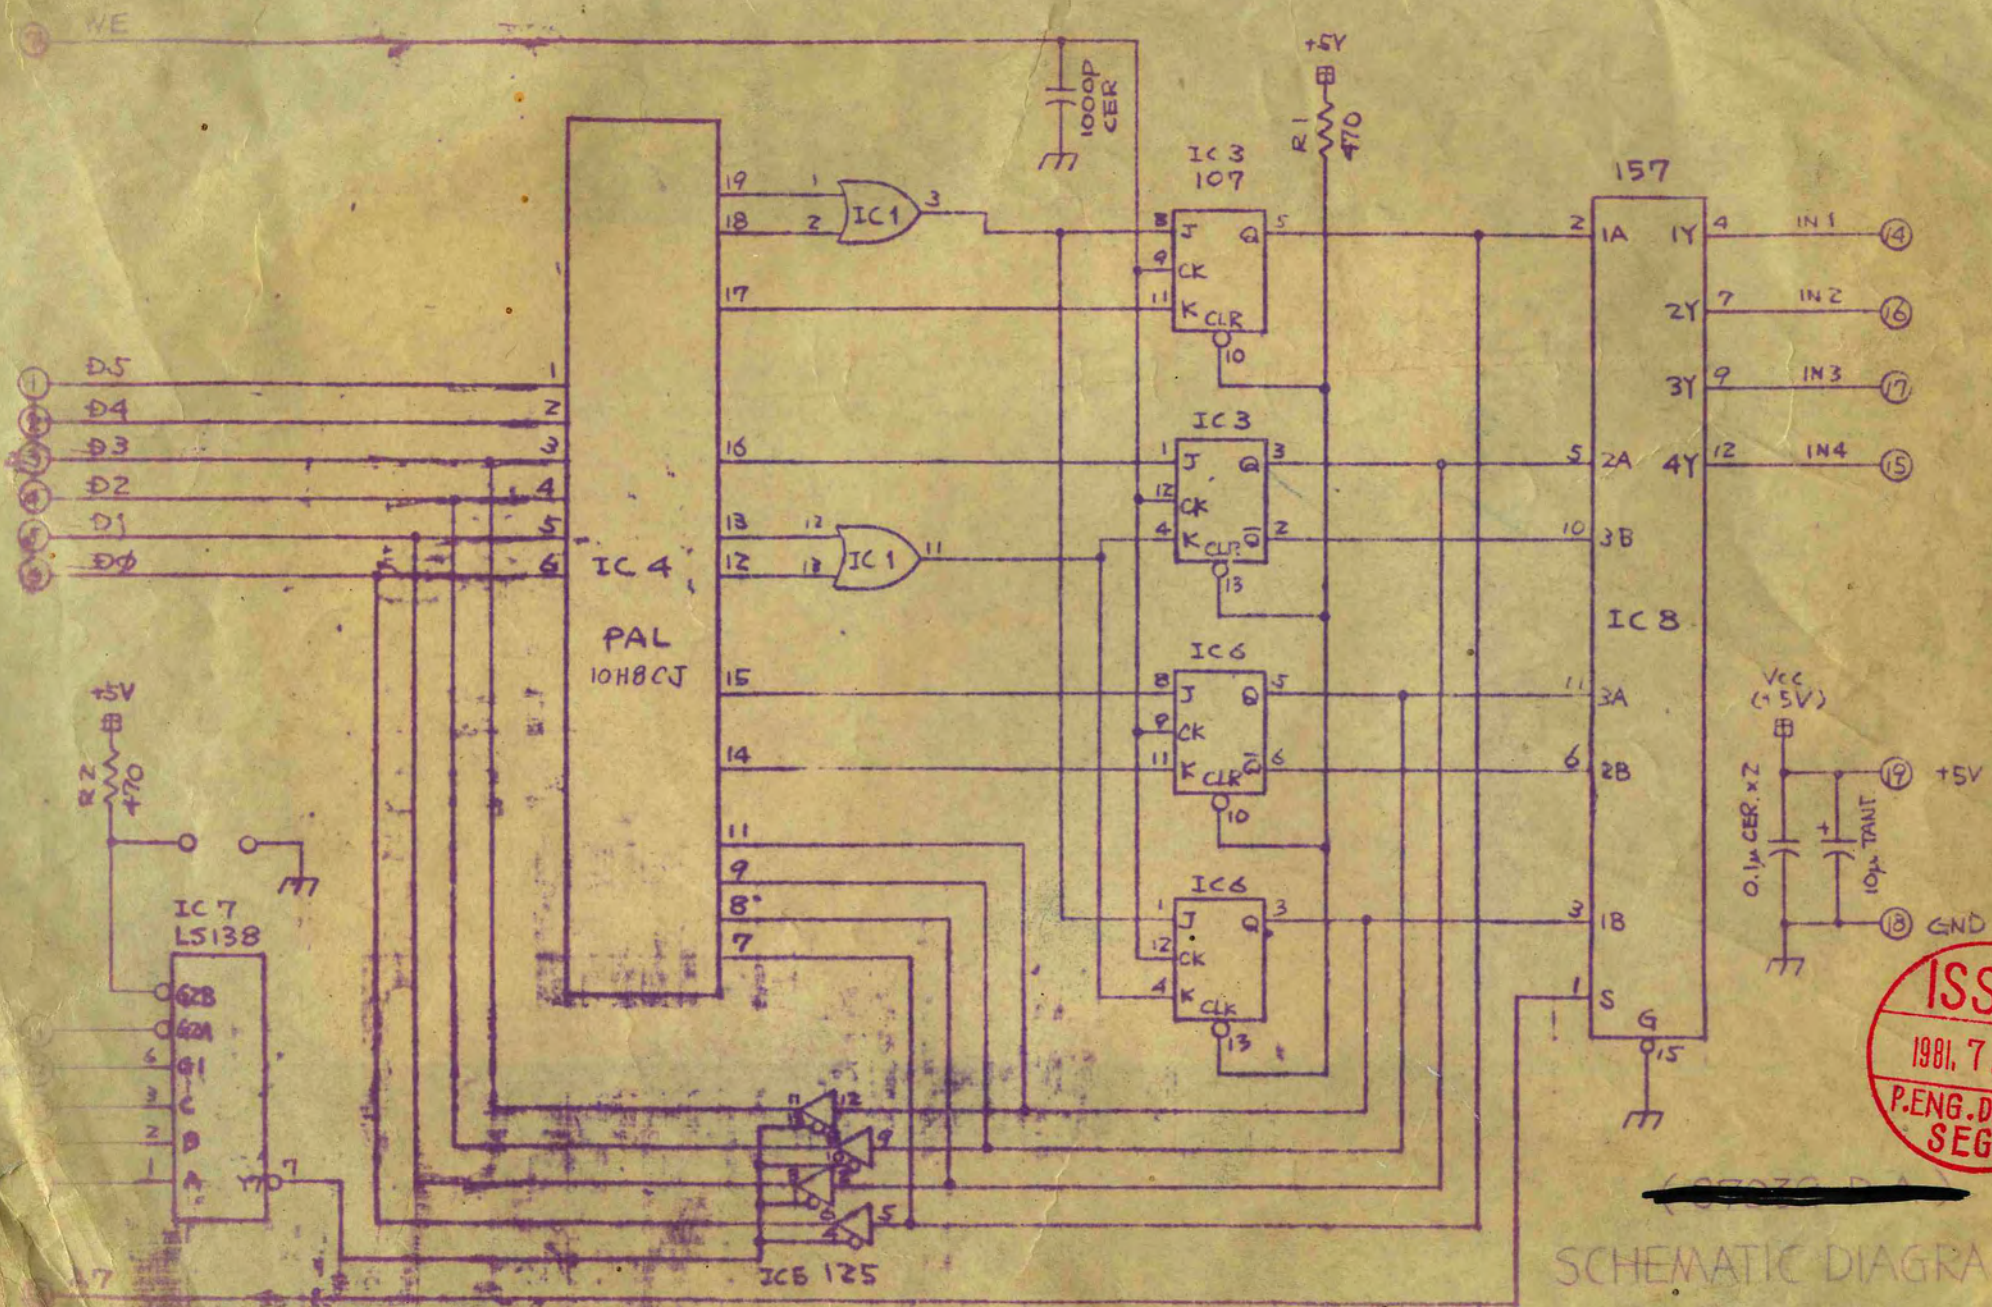

**ISSUE**  
 1981. 7. 24  
 P. ENG. DEPT.  
 SEGA

SCHEMATIC DIAGRAM

97753-P-□ IC BOARD ASS'Y, STAR RAKER (D-1/2)

ISSUE  
1981. 7. 14  
P.ENG. DEPT.  
SEGA

SCHMATIC DIAGRAM

97753-P-□ IC BOARD ASS'Y, STAR FAKER (D-2)