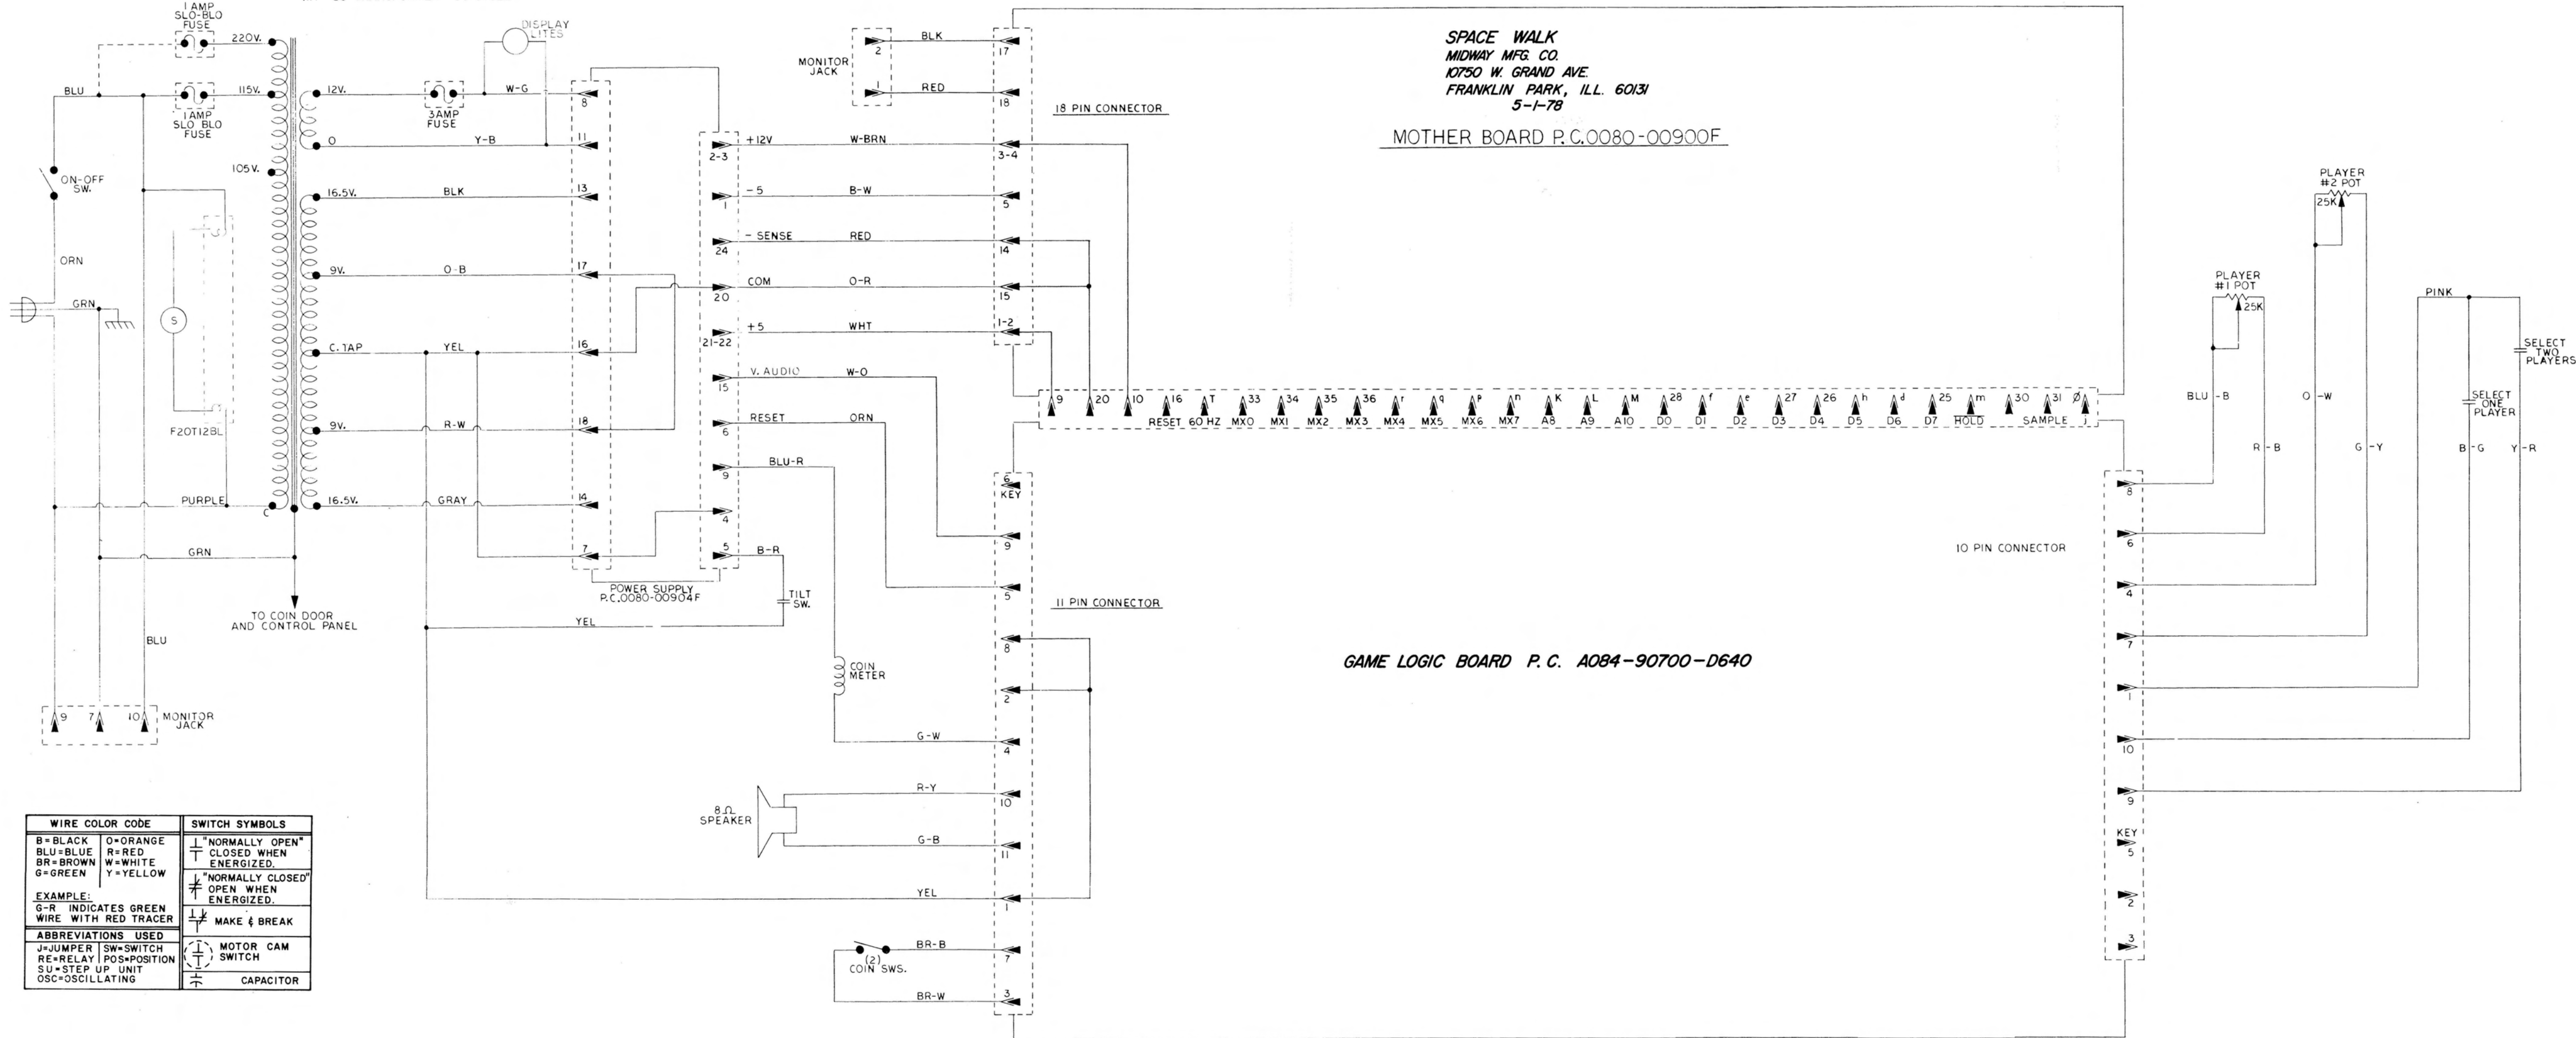

MT-52 TRANSFORMER 60 CYCLE
 MT-58 TRANSFORMER 60 CYCLE
 MT-59 TRANSFORMER 50 CYCLE

SPACE WALK
 MIDWAY MFG. CO.
 10750 W. GRAND AVE.
 FRANKLIN PARK, ILL. 60131
 5-1-78

MOTHER BOARD P.C.0080-00900F

GAME LOGIC BOARD P.C. A084-90700-D640

WIRE COLOR CODE		SWITCH SYMBOLS	
B=BLACK	O=ORANGE		"NORMALLY OPEN"
BLU=BLUE	R=RED		CLOSED WHEN
BR=BROWN	W=WHITE		ENERGIZED.
G=GREEN	Y=YELLOW		"NORMALLY CLOSED"
EXAMPLE: G-R INDICATES GREEN WIRE WITH RED TRACER			OPEN WHEN
ABBREVIATIONS USED			ENERGIZED.
J=JUMPER	SW=SWITCH		MAKE & BREAK
RE=RELAY	POS=POSITION		MOTOR CAM
SU=STEP UP UNIT			SWITCH
OSC=OSCILLATING			CAPACITOR